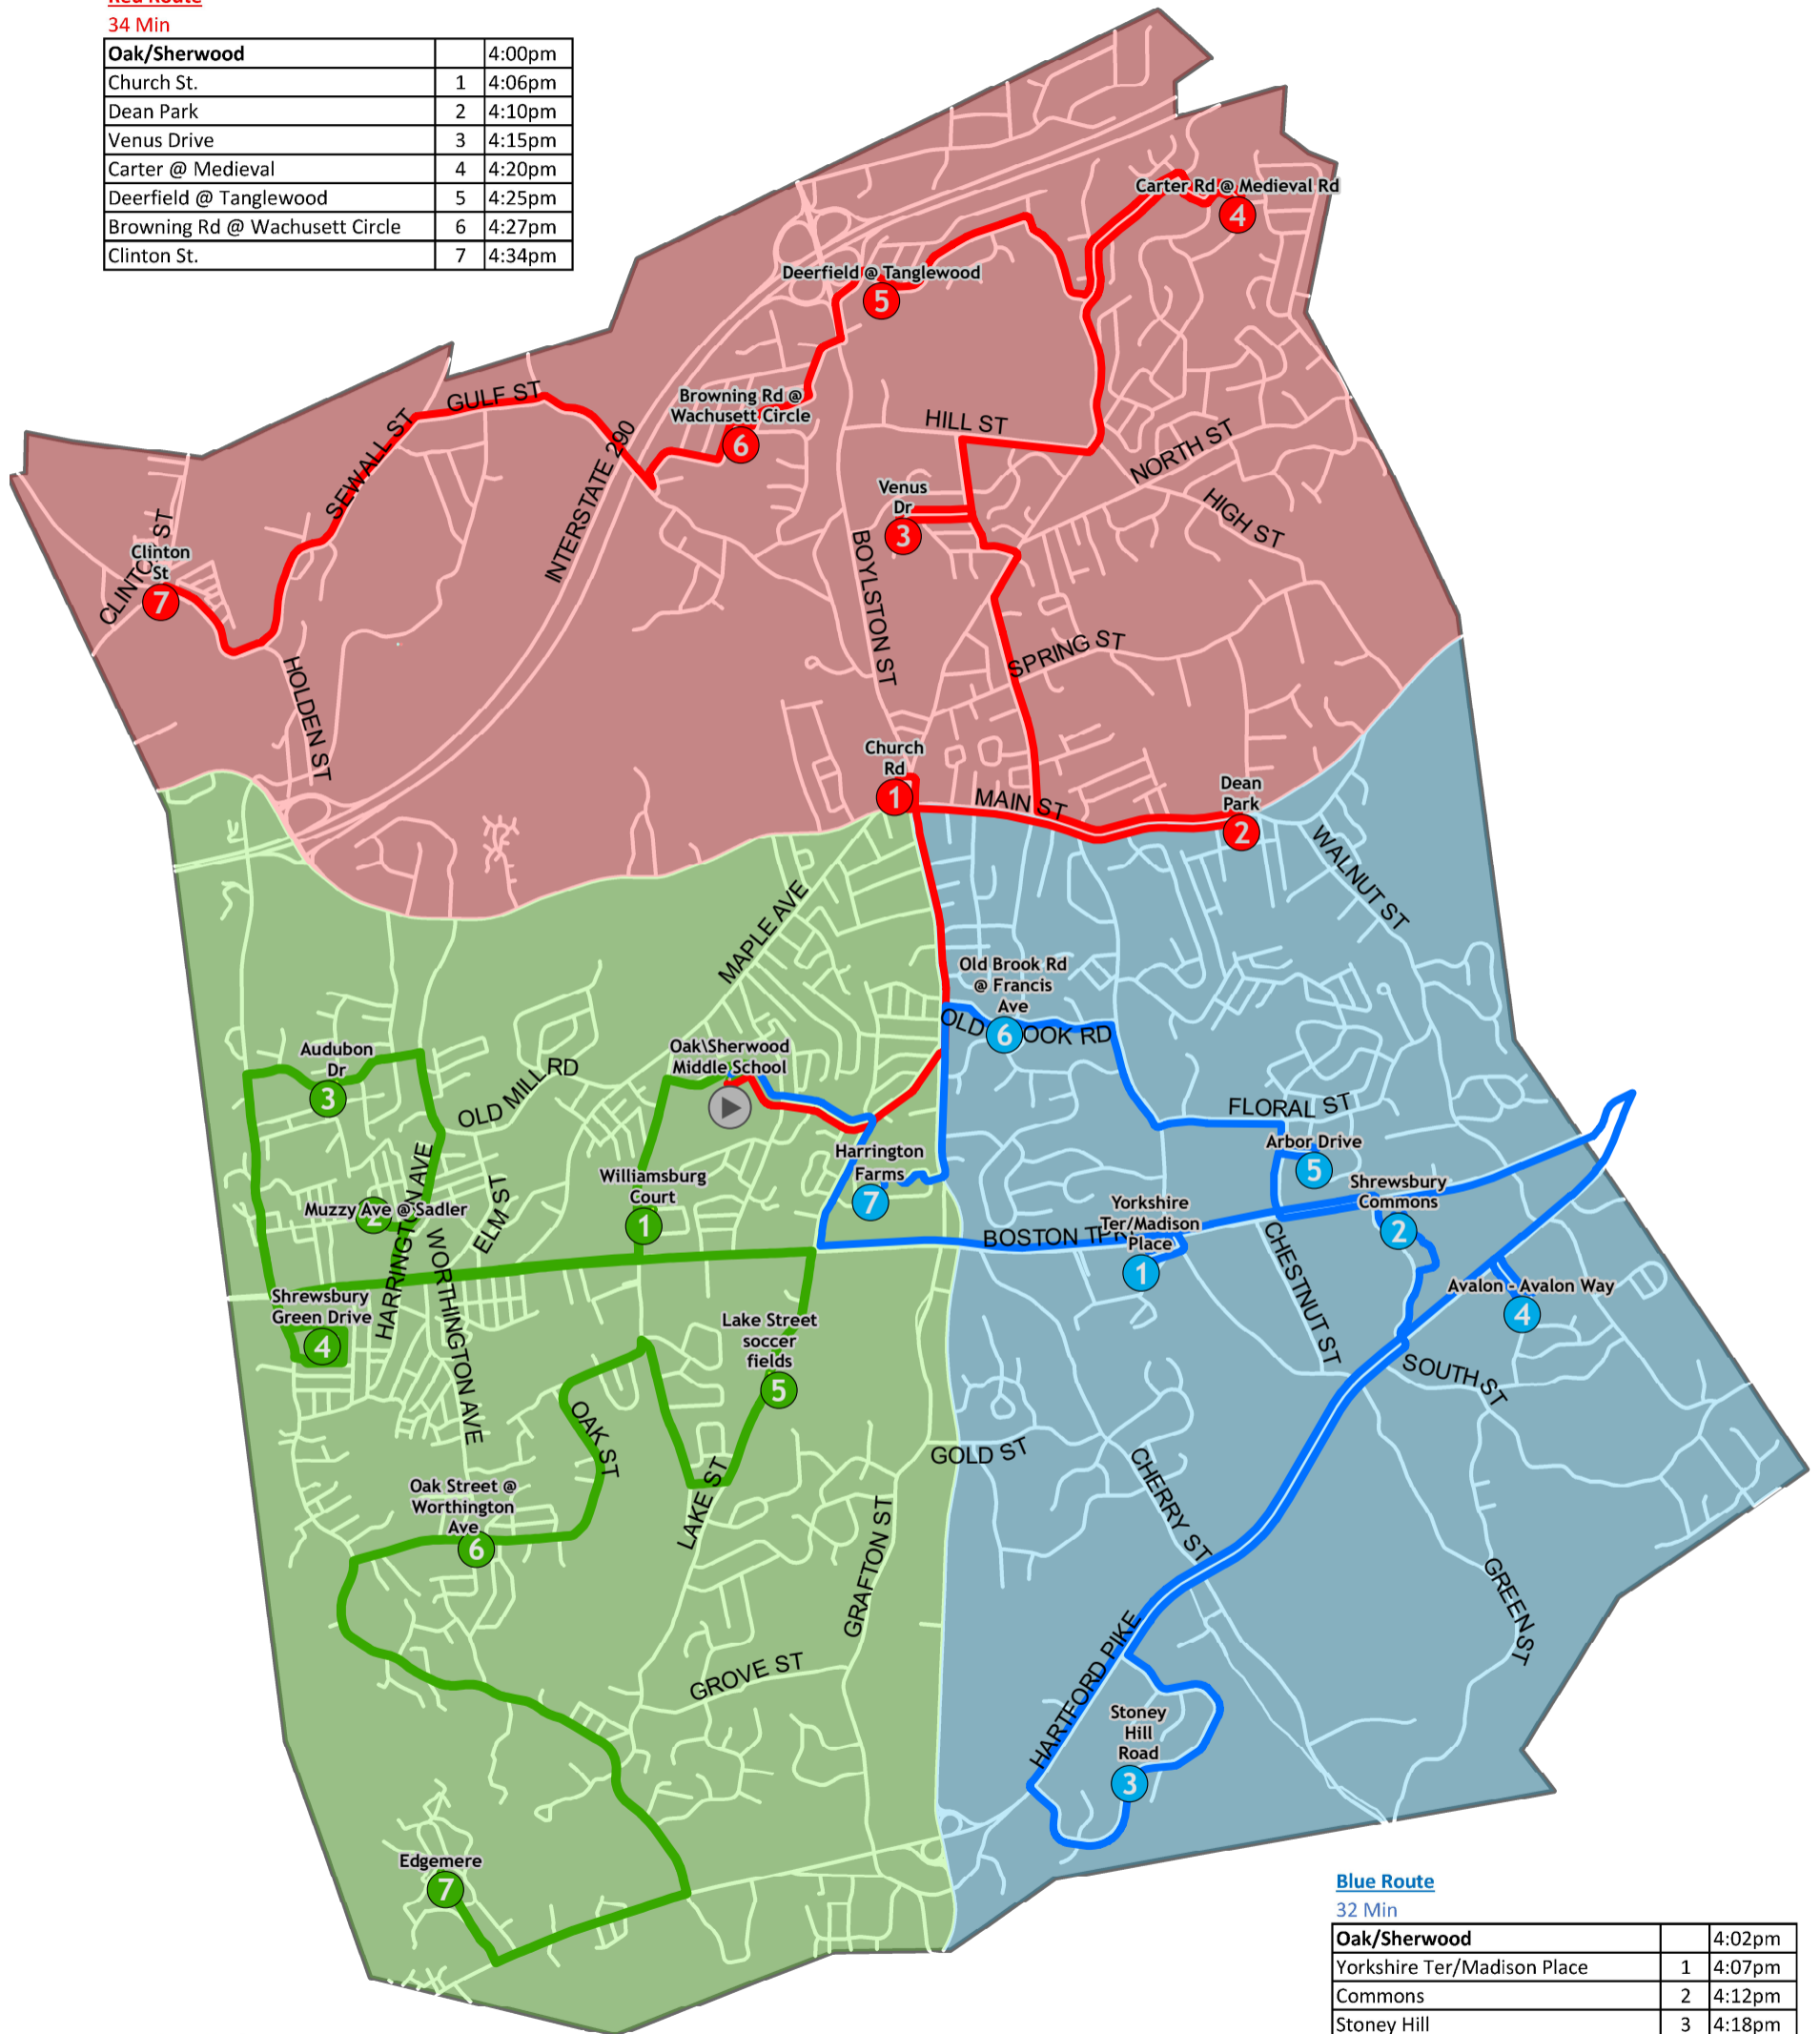

Middle Schools Late Bus Service Map

Red Route

34 Min

Oak/Sherwood		4:00pm
Church St.	1	4:06pm
Dean Park	2	4:10pm
Venus Drive	3	4:15pm
Carter @ Medieval	4	4:20pm
Deerfield @ Tanglewood	5	4:25pm
Browning Rd @ Wachusett Circle	6	4:27pm
Clinton St.	7	4:34pm

Green Route

31 Min

Oak/Sherwood		4:00pm
Williamsburg	1	4:03pm
Muzzy @ Sadler	2	4:07pm
Audubon Dr.	3	4:09pm
Shrewsbury Greens	4	4:15pm
Lake Street Soccer	5	4:21pm
Oak St @ Worthington	6	4:26pm
Edgemere	7	4:31pm

Blue Route

32 Min

Oak/Sherwood		4:02pm
Yorkshire Ter/Madison Place	1	4:07pm
Commons	2	4:12pm
Stoney Hill	3	4:18pm
Avalon	4	4:24pm
Arbor	5	4:29pm
Old Brook @ Francis Ave	6	4:32pm
Harrington Farms	7	4:34pm