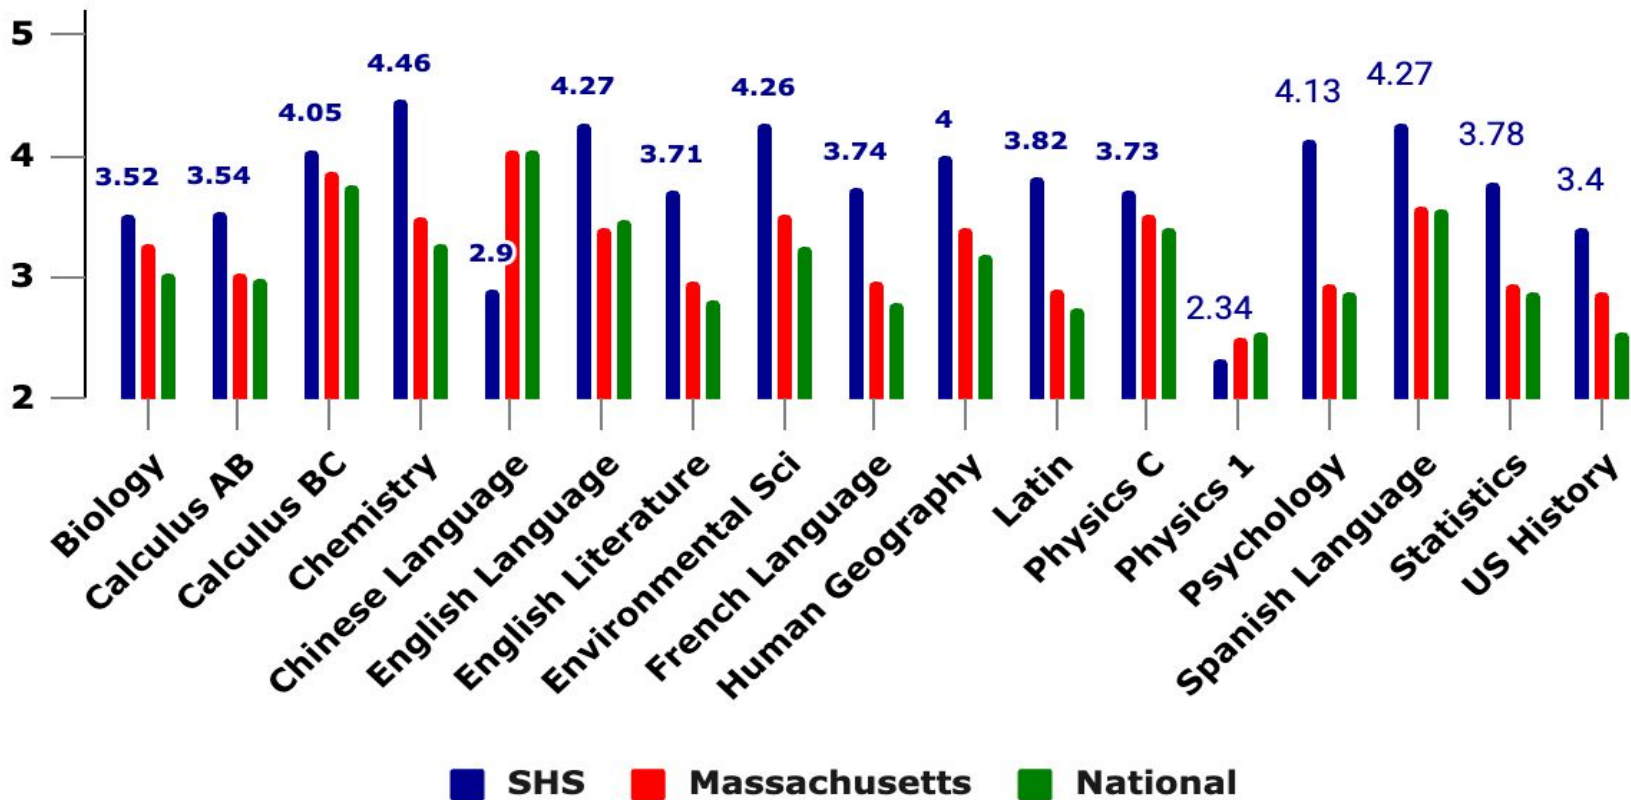

SHS AP Exam Scores vs. National Scores: