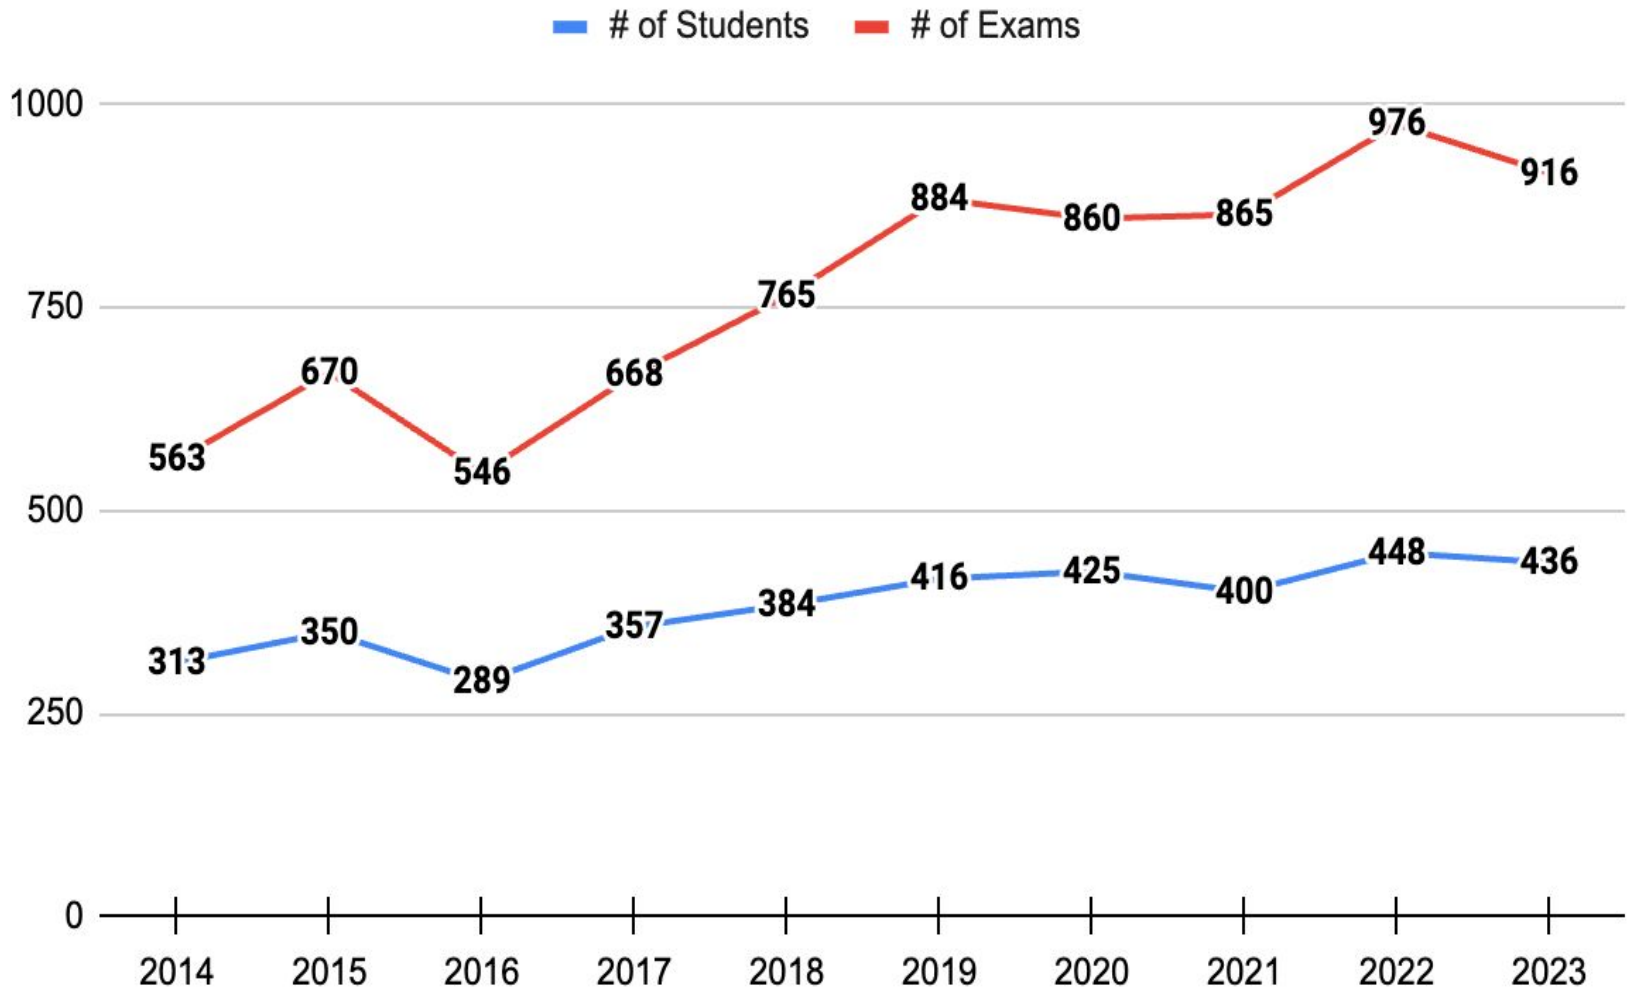

Advanced Placement Participation Rates