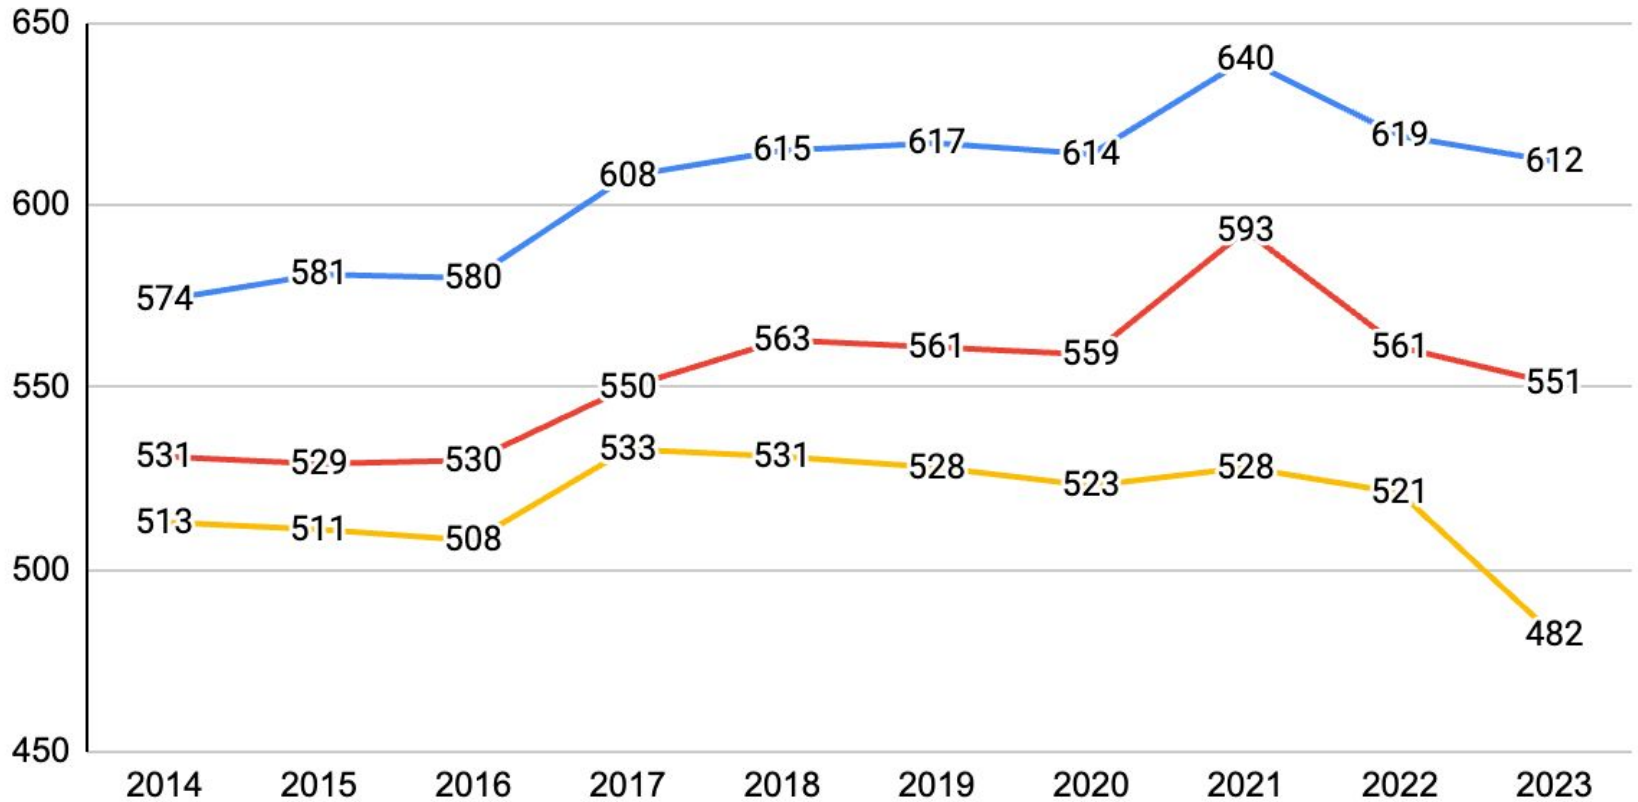

SAT Math Score (800 Score)

Shrewsbury Massachusetts National