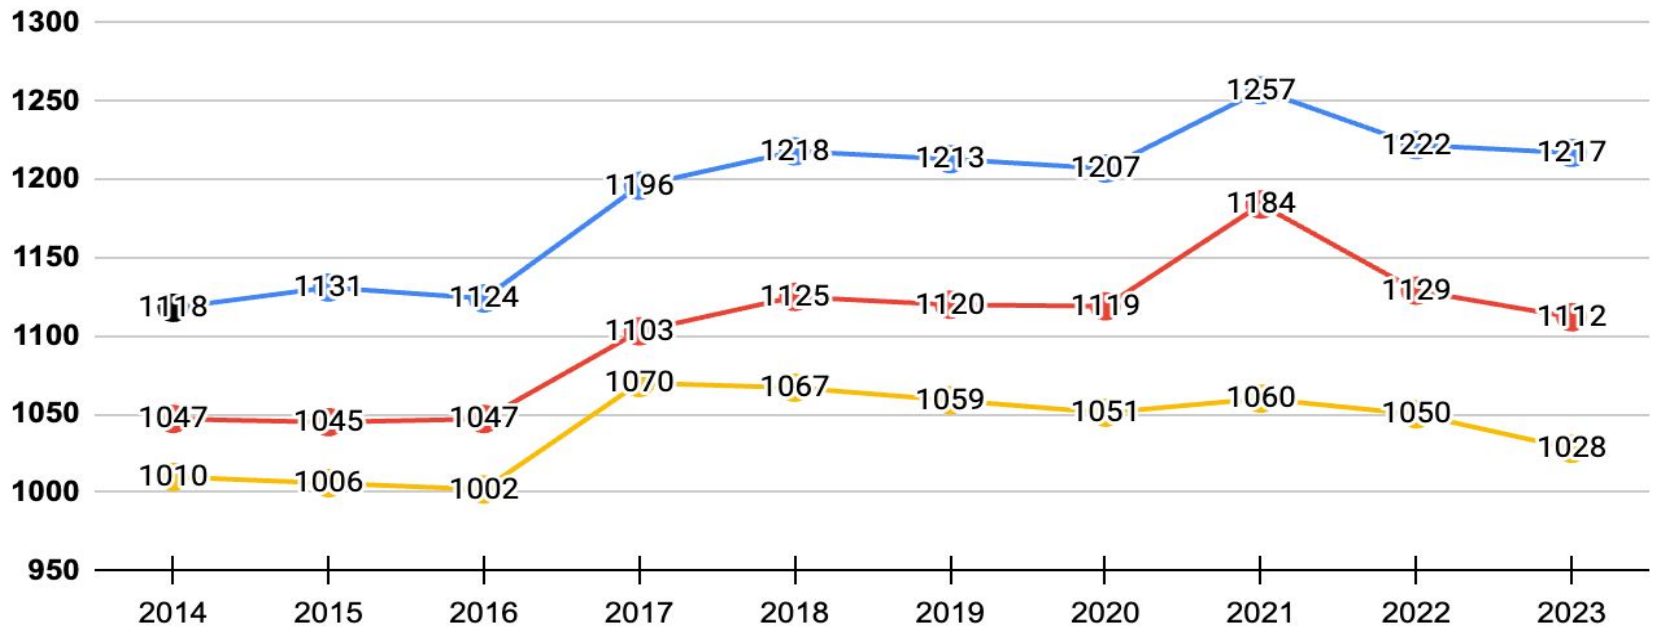

Mean SAT Scores

SAT: Evidenced Based Reading & Writing and Math Combined Score (1600 Score)

● Shrewsbury ● Massachusetts ● National