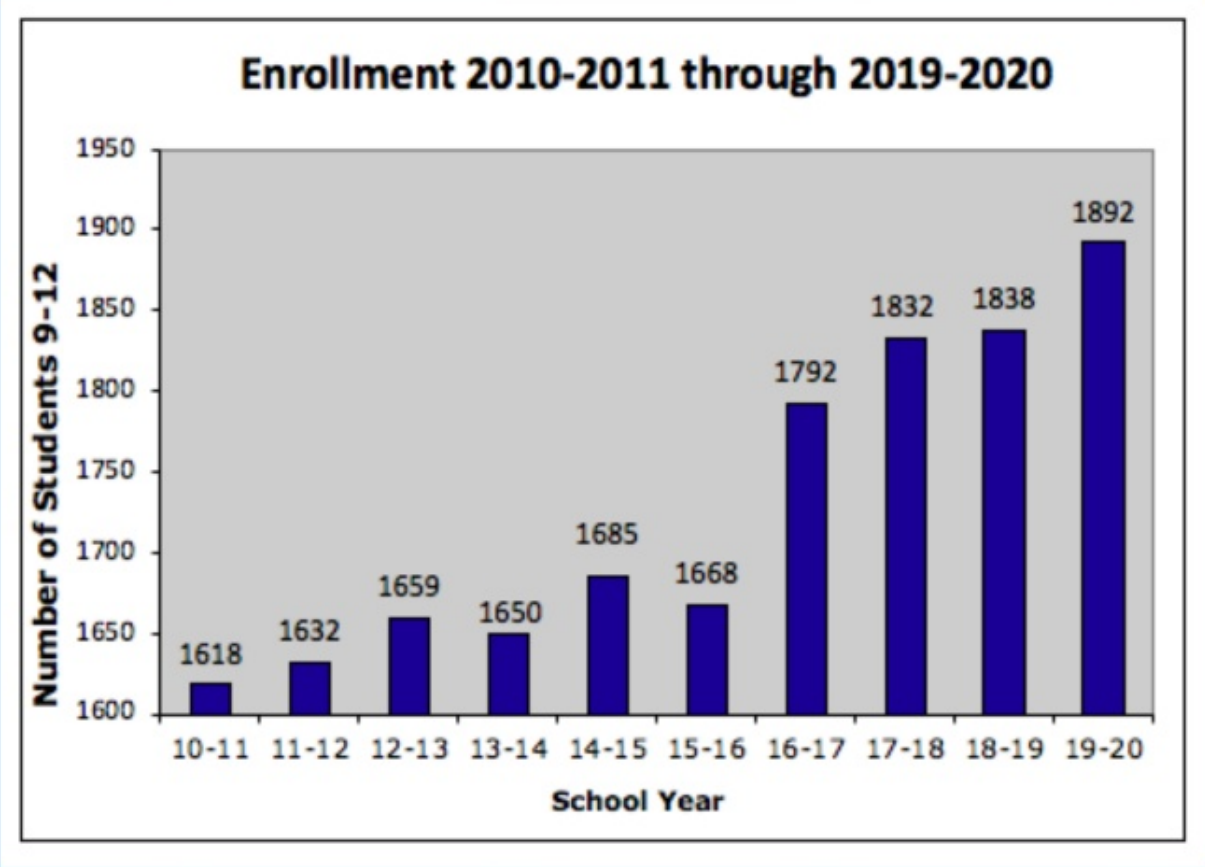

Shrewsbury High School

**Enrollment as of
October 1, 2019**

1,892

**Enrollment
Graph and
Trends**

- Highest enrollment for the fourth year in a row
- +54 students compared to last year
- +224 students in the past 5 years
- +274 students in the past 10 years