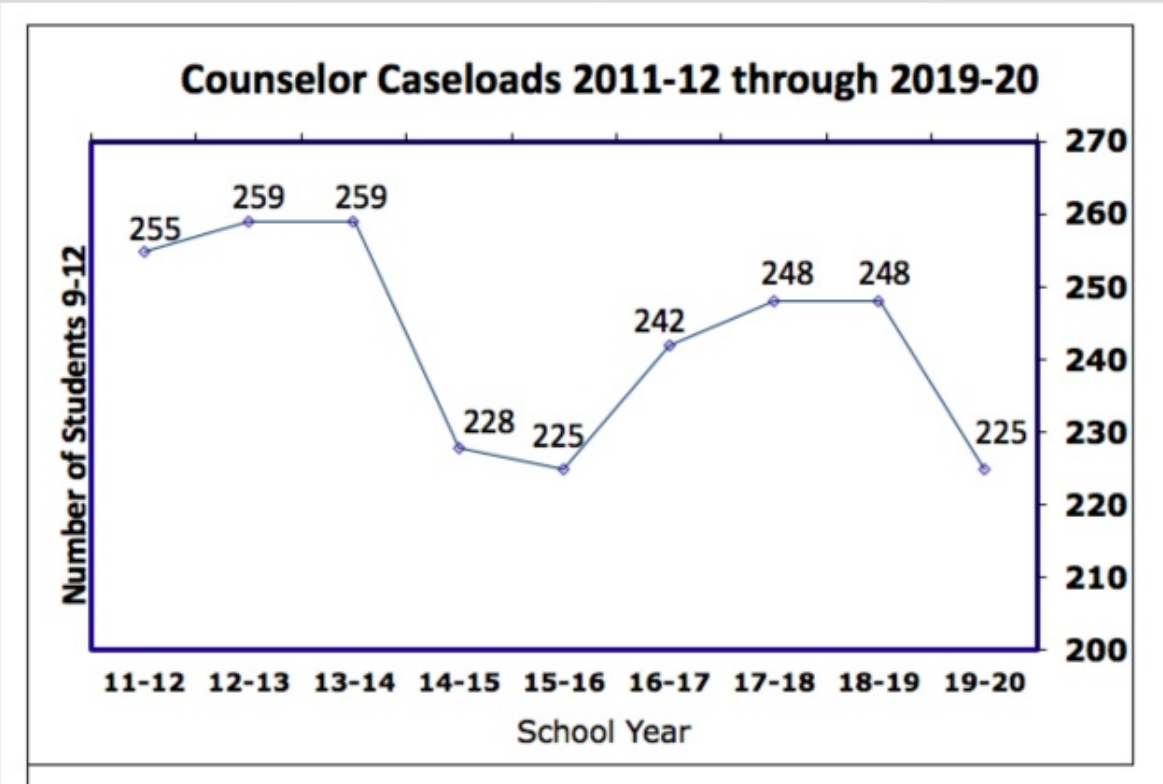

School Counselor Caseloads