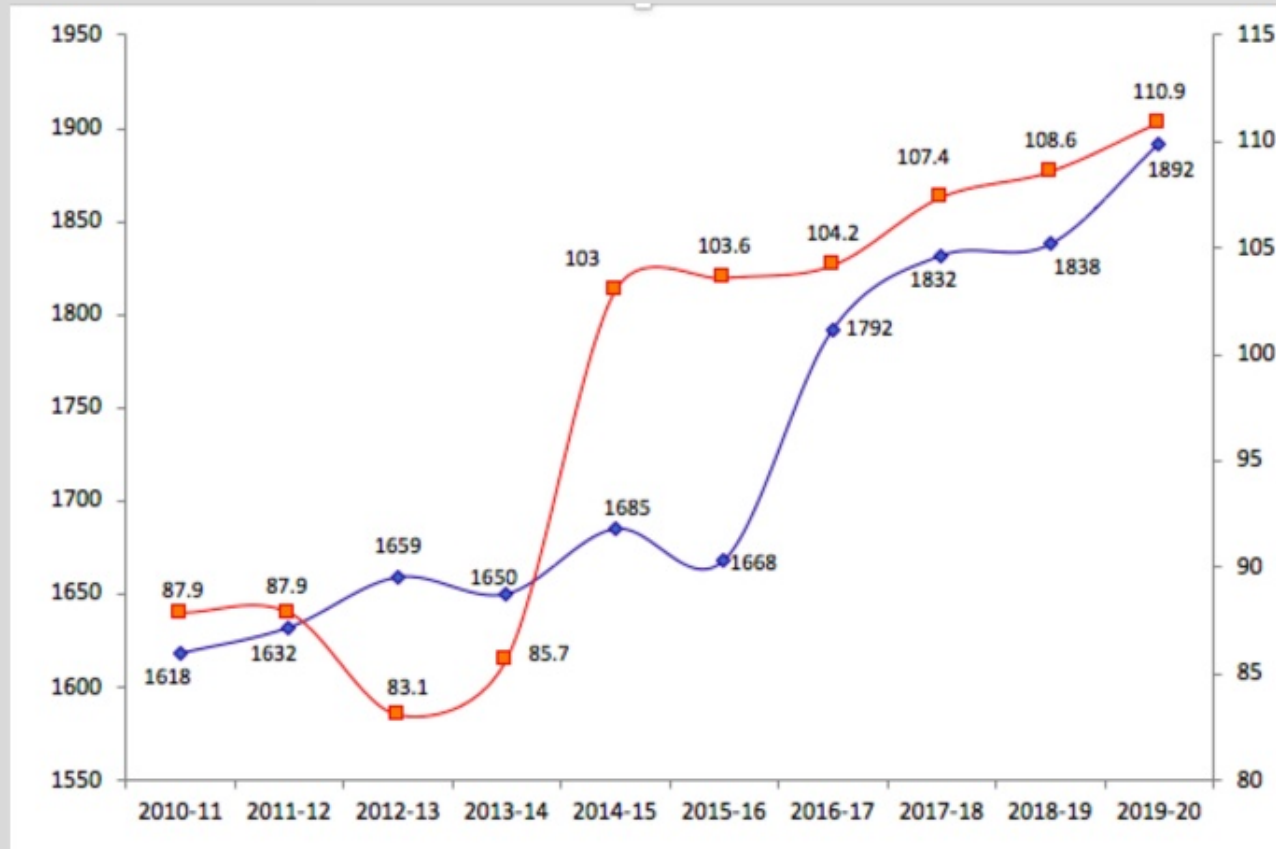

Teaching FTEs and Enrollment

Average Class Size and Median Class Size

Average Class Size and Median Class Size by Department 2016-17 through 2019-20					
				AVERAGE	MEDIAN
Department	16-17	17-18	18-19	19-20	19-20
English Language Learners	11.1	11.6	9.0	9.5	10
Instructional Technology	12.0	9.6	10.2	12.8	16
Visual Arts	17.9	16.5	14.8	15.6	18
Engineering	20.5	17.5	17.8	18.6	20
Foreign Language	20.3	20.7	19.0	19.5	19
Family & Consumer Science	22.5	21.0	17.8	20.1	22
Science	21.4	21.3	20.9	20.4	21
Mathematics	22.3	22.3	21.6	21.1	22
English	21.2	20.5	20.6	21.2	22
Social Sciences	24.5	21.9	22.6	22.7	23
Health	27.5	27.3	26.6	23.9	25
Performing Arts	24.6	24.9	23.6	24.6	20
Physical Education	24.8	27.3	27.2	28.3	29

- Range of average class size: 9.5 - 28.3
- Range of median class size: 10 - 29
- 10 of 13 departments had an increase in average class size