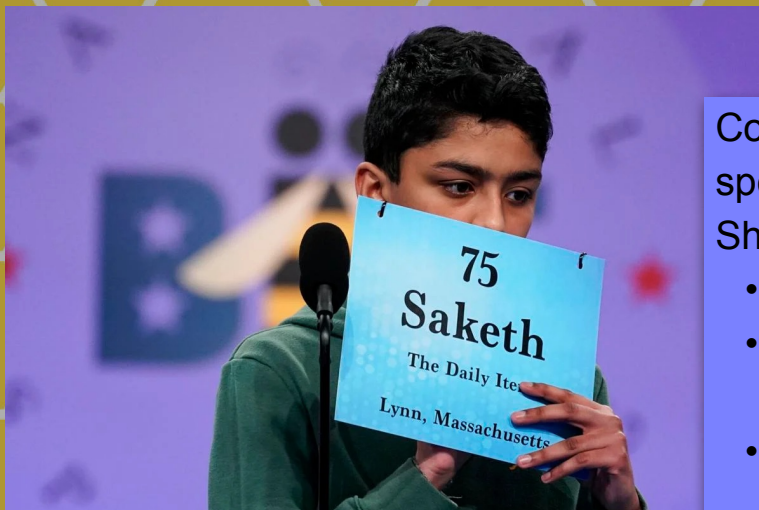

If so, this class is for you!

Coached by **Saketh Madhusudhan**, regional spelling bee champion, sophomore at Shrewsbury High who:

- Has 7 years of spelling experience
- Won many regional spelling bees, such as BigHelp, NSF, Item Live
- Has been to many National Spelling Bee finals, including NSF and the **Scripps National Spelling Bee**